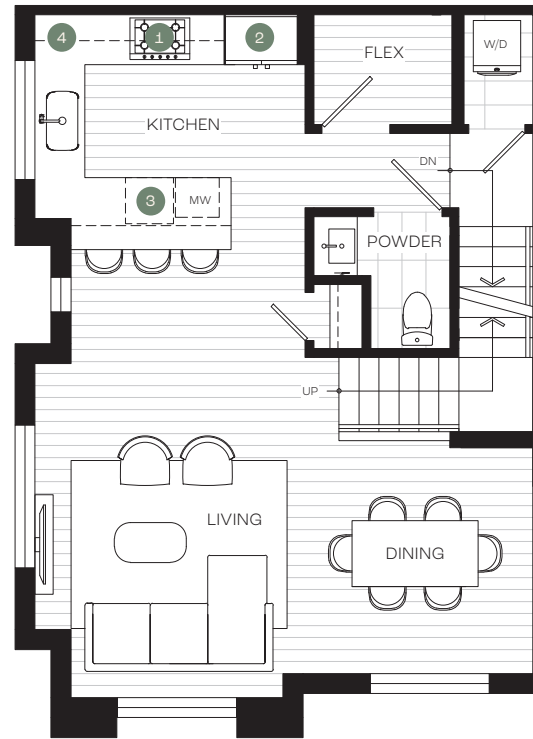

WHITFORD

SHAUGHNESSY

B5

3 Bedroom + Flex
2.5 Bath

Interior:
1,385-1,420 SF

Exterior:
425-528 SF

1. 30" gas cooktop and 30" wall oven by Miele
2. 36" fully integrated fridge with bottom freezer by Miele
3. 24" fully integrated dishwasher
4. Custom Italian-made cabinetry
5. Expansive rooftop patio

FIRST FLOOR

SECOND FLOOR

THIRD FLOOR

ROOF DECK