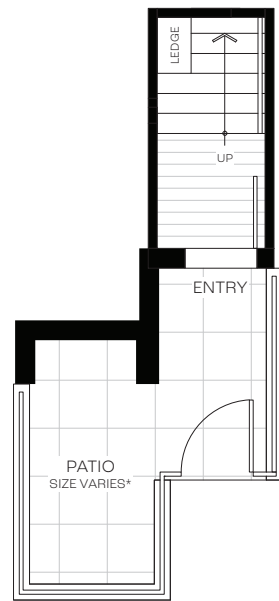

WHITFORD

SHAUGHNESSY

B5

3 Bedroom + Flex
2.5 Bath

Interior:
1,385-1,420 SF

Exterior:
425-528 SF

1. 30" gas cooktop and 30" wall oven by Miele
2. 36" fully integrated fridge with bottom freezer by Miele
3. 24" fully integrated dishwasher
4. Custom Italian-made cabinetry
5. Expansive rooftop patio

FIRST FLOOR

SECOND FLOOR

THIRD FLOOR

ROOF DECK