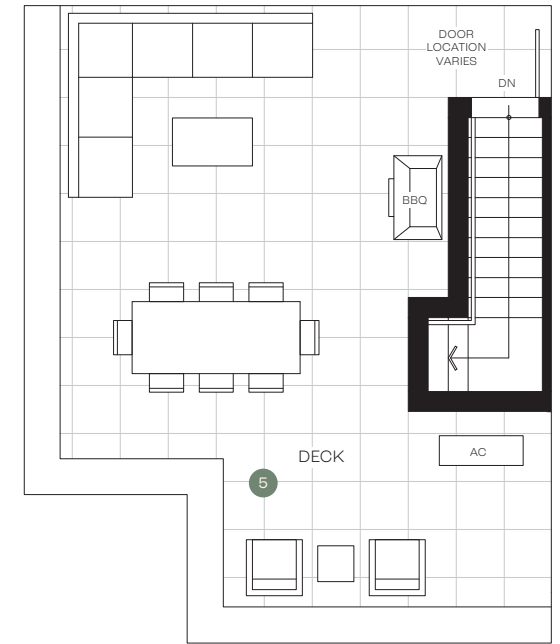

WHITFORD

SHAUGHNESSY

B5

3 Bedroom + Flex
2.5 Bath

Interior:
1,385-1,420 SF

Exterior:
425-528 SF

1. 30" gas cooktop and 30" wall oven by Miele
2. 36" fully integrated fridge with bottom freezer by Miele
3. 24" fully integrated dishwasher
4. Custom Italian-made cabinetry
5. Expansive rooftop patio

FIRST FLOOR

SECOND FLOOR

THIRD FLOOR

ROOF DECK