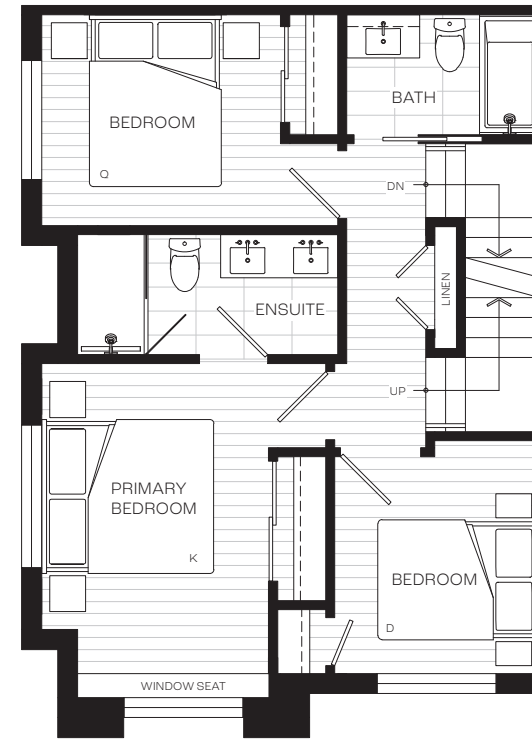

WHITFORD

SHAUGHNESSY

B5

3 Bedroom + Flex
2.5 Bath

Interior:
1,385-1,420 SF

Exterior:
425-528 SF

1. 30" gas cooktop and 30" wall oven by Miele
2. 36" fully integrated fridge with bottom freezer by Miele
3. 24" fully integrated dishwasher
4. Custom Italian-made cabinetry
5. Expansive rooftop patio

FIRST FLOOR

SECOND FLOOR

THIRD FLOOR

ROOF DECK