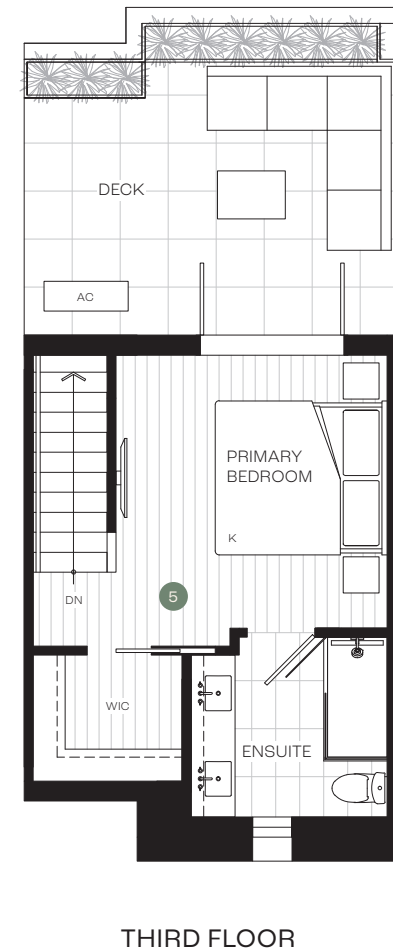

WHITFORD

SHAUGHNESSY

A4

3 Bedroom + Flex
2.5 Bath

Interior:
1,359-1,363 SF

Exterior:
398-407 SF

1. 30" gas cooktop and 30" wall oven by Miele
2. 36" fully integrated fridge with bottom freezer by Miele
3. 24" fully integrated dishwasher
4. Custom Italian-made cabinetry
5. Private and serene primary suite on top floor with double sink ensuite