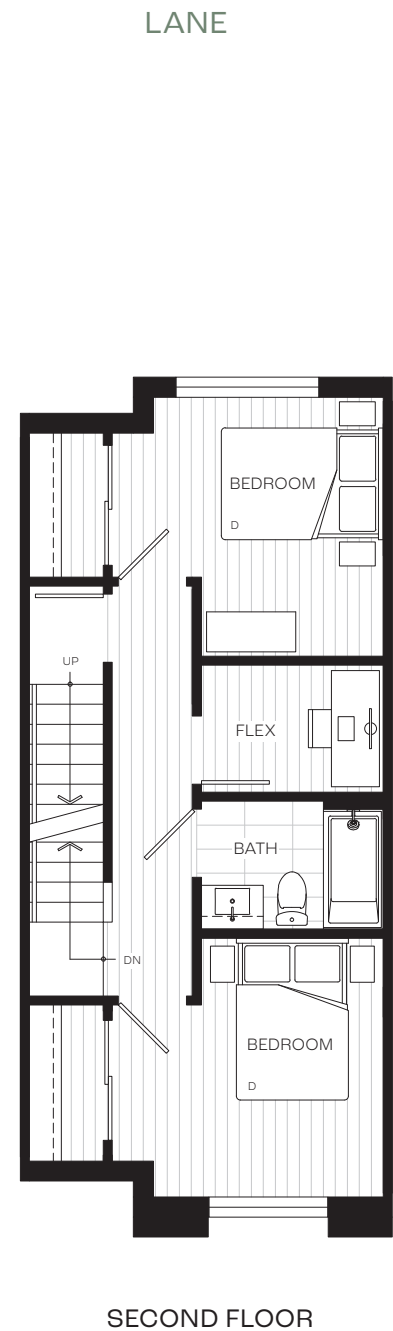

WHITFORD

SHAUGHNESSY

A4

3 Bedroom + Flex
2.5 Bath

Interior:
1,359-1,363 SF

Exterior:
398-407 SF

1. 30" gas cooktop and 30" wall oven by Miele
2. 36" fully integrated fridge with bottom freezer by Miele
3. 24" fully integrated dishwasher
4. Custom Italian-made cabinetry
5. Private and serene primary suite on top floor with double sink ensuite

COURTYARD