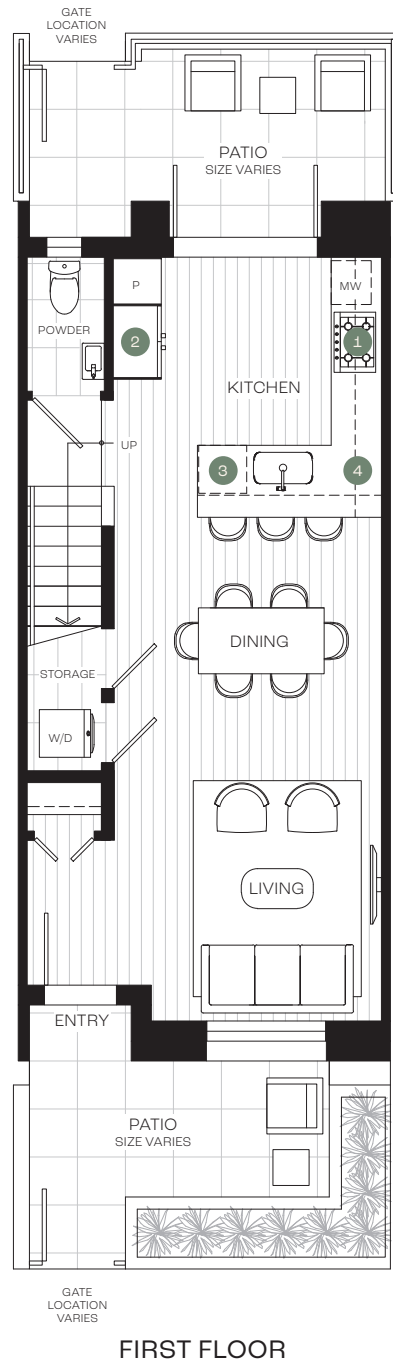

WHITFORD

SHAUGHNESSY

A4

3 Bedroom + Flex
2.5 Bath

Interior:
1,359-1,363 SF

Exterior:
398-407 SF

1. 30" gas cooktop and 30" wall oven by Miele
2. 36" fully integrated fridge with bottom freezer by Miele
3. 24" fully integrated dishwasher
4. Custom Italian-made cabinetry
5. Private and serene primary suite on top floor with double sink ensuite